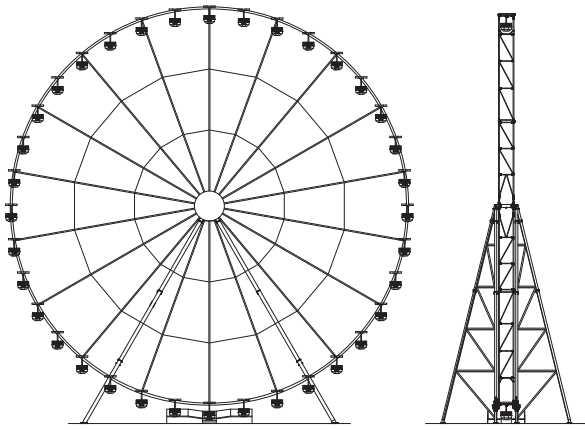

ICON
CREATORS

HEIGHT RANGE CONTENTS

The right wheel for every size.
Go find your Ferris Wheel

20 mt

25 mt

30 mt

35 mt

40 mt

45 mt

55 mt

60 mt

80 mt

100 mt

FW20 Way ahead in front

The size 20 is among the most popular type. And it's no wonder, the way it combines compact design with smart functionality. The original project from Technical Park, FW 20, as such a success that many others followed in its footsteps.