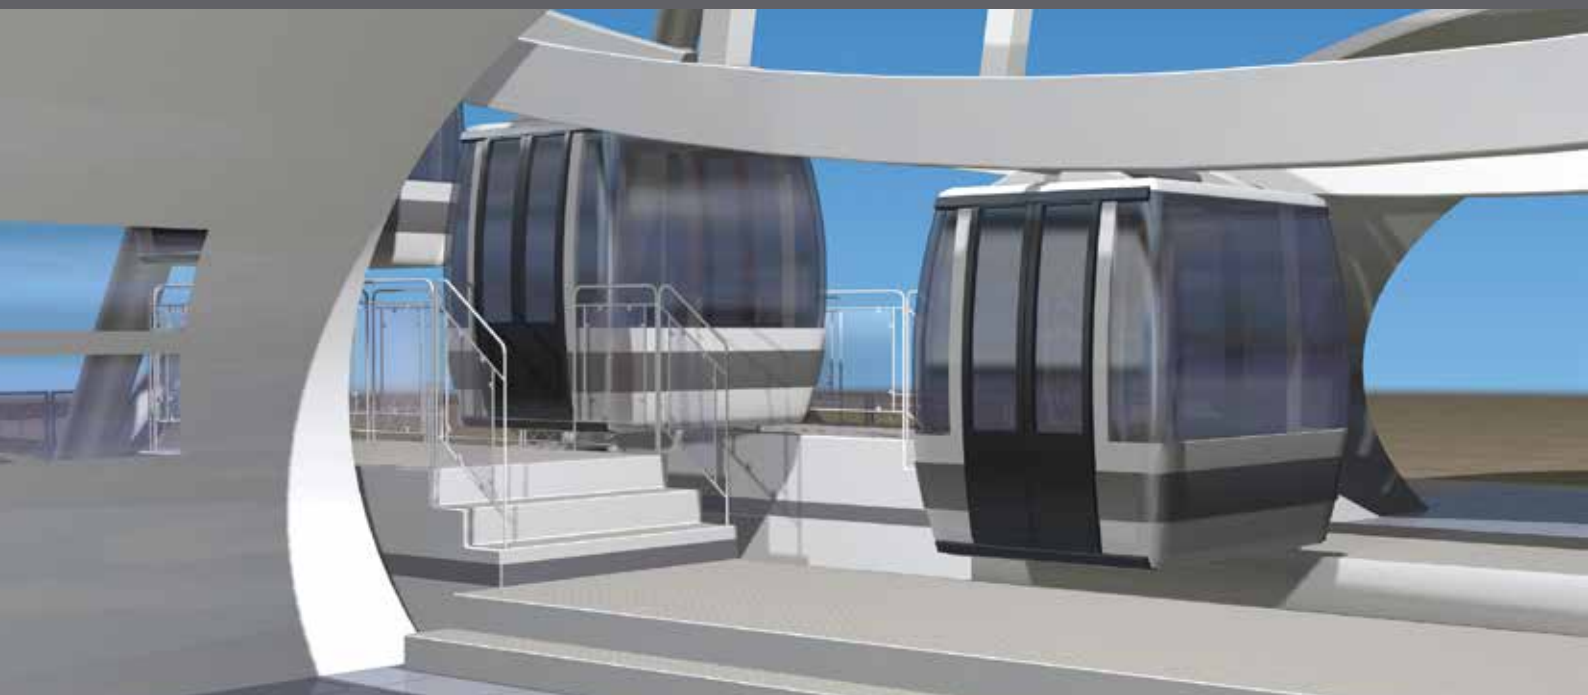

The Ferris Wheel 80 Mt belongs to the higher class of the giant wheels. This gigantic creation offers 40 large cabins developed and designed to be implemented with specific domotic and intercom functions.