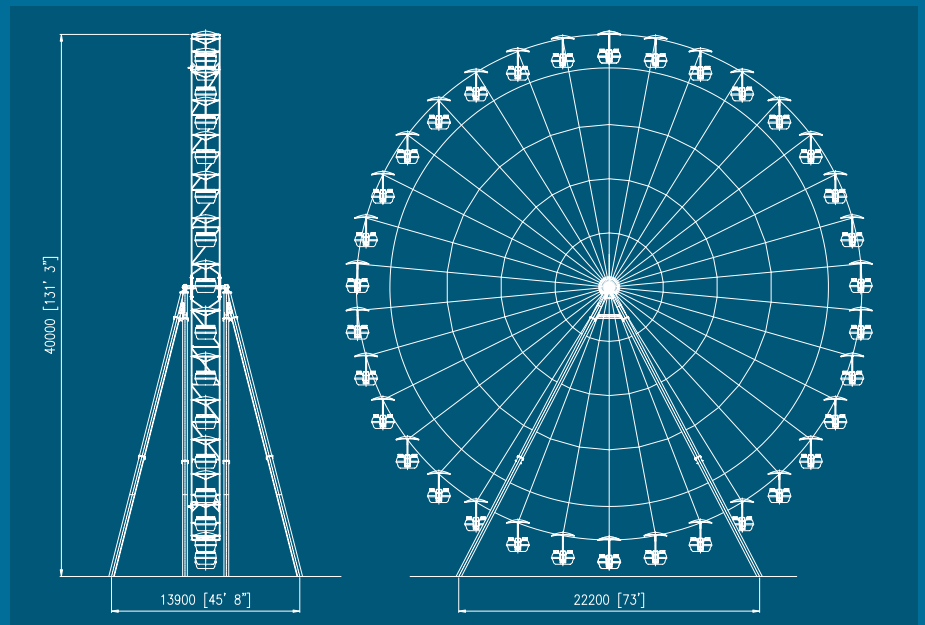

New 60 mt park model

The 40 and 60 m. Ferris Wheels are rather impressive but for the height of the Wheel we always use one expression only: "The sky is the limit". Taking a ride on one of our Wheels makes you feel the sensation of being free but safe in the air watching beautiful landscapes together with family or friends. VIP gondolas with air conditioned, frigo bar and and radio are available too.

Road model	available
Park model	available
Gondolas	34x6 seats, 44x6 seats
Front	40/60 mt (131/197 ft.)
Dept	14/20 mt (46/66 ft.)
Height	40/60 mt (131/197 ft.)