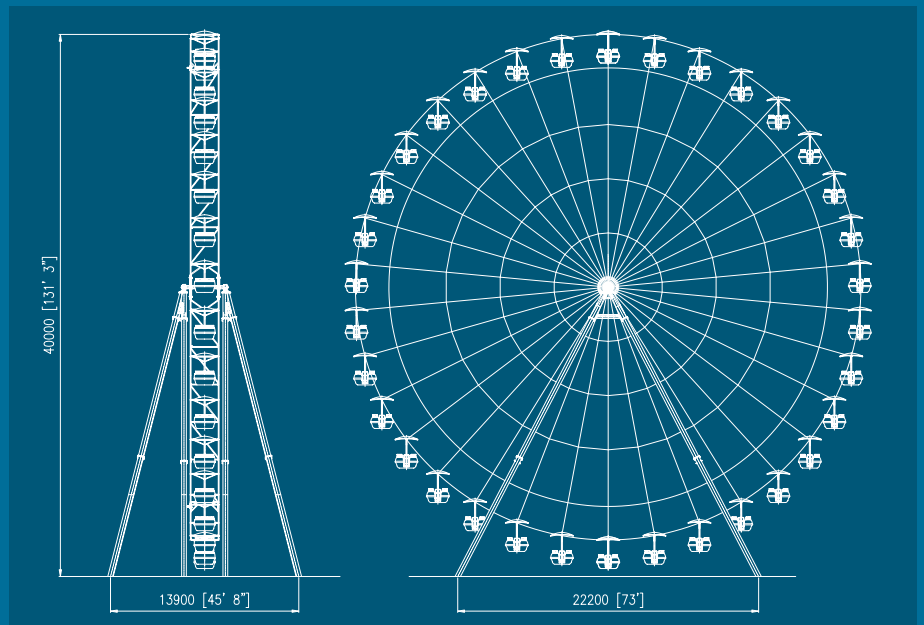

New 60 mt park model

The 40 and 60 m. Ferris Wheels are rather impressive but for the height of the Wheel we always use one expression only: "The sky is the limit". Taking a ride on one of our Wheels makes you feel the sensation of being free but safe in the air watching beautiful landscapes together with family or friends. VIP gondolas with air conditioned, frigo bar and and radio are available too.

Road model	available
Park model	available
Gondolas	34x6 seats, 44x6 seats
Front	40/60 mt (131/197 ft.)
Dept	14/20 mt (46/66 ft.)
Height	40/60 mt (131/197 ft.)