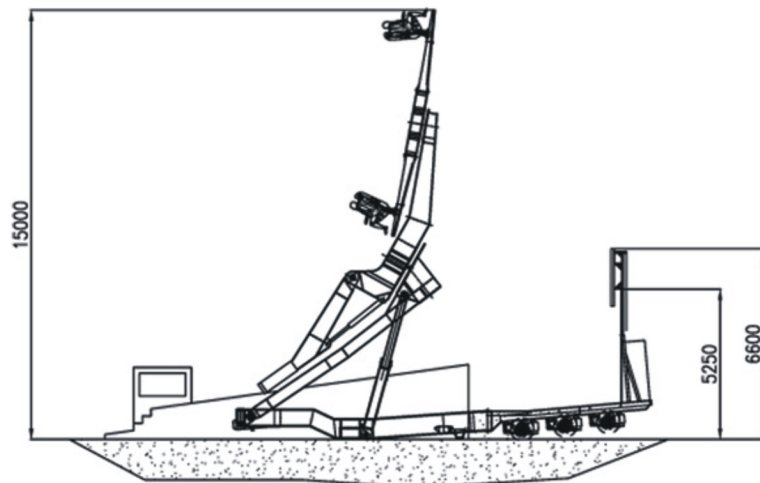

The MOONDANCE ride is a new and original ride suitable for the complete family. The ride offers place to 24 passengers with the passengers all facing outward. The passengers are seated in very comfortable luxury seats made out of coloured polyurethane . The seats are slightly inclined , avoiding stress on shoulders or back of the passengers..

## MOON DANCE

<b>Park model</b>	Available
<b>Road model</b>	Available
<b>Height:</b>	15 mt (49 ft)
<b>Width:</b>	15 mt (49 ft)
<b>Depth:</b>	19 mt (62 ft)
<b>Lanes:</b>	12 cars, 24 passengers
<b>Loading:</b>	Simultaneous
<b>Estimated capacity:</b>	800 passengers/hour
<b>Requirement for city line connection:</b>	180 KW
<b>Voltage:</b>	380 V ± 5% 3 Ph. + N (other versions on request)
<b>Frequency:</b>	50/60 Hz ± 2%
<b>Trasport road model:</b>	1 semitrailer 16 mt (52 ft) + 1 semitrailer 13,6 mt (45 ft)