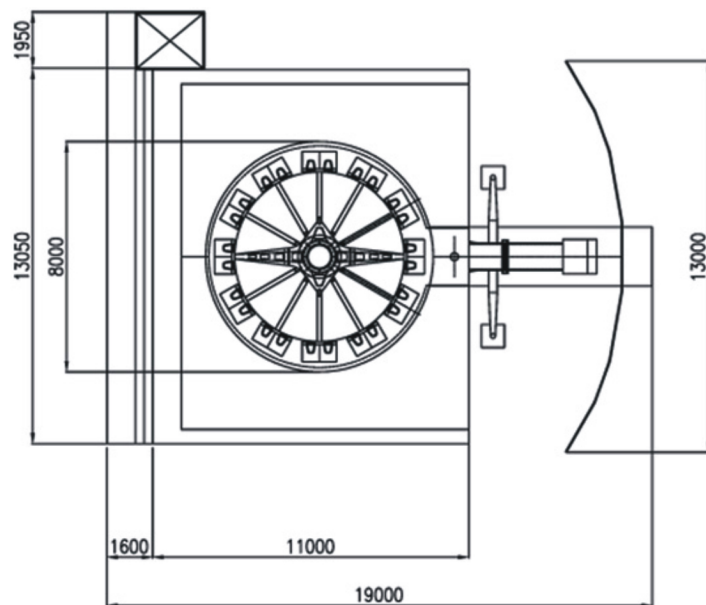

The MOONDANCE ride is a new and original ride suitable for the complete family. The ride offers place to 24 passengers with the passengers all facing outward. The passengers are seated in very comfortable luxury seats made out of coloured polyurethane . The seats are slightly inclined , avoiding stress on shoulders or back of the passengers..

## MOON DANCE

<b>Park model</b>	Available
<b>Road model</b>	Available
<b>Height:</b>	15 mt (49 ft)
<b>Width:</b>	15 mt (49 ft)
<b>Depth:</b>	19 mt (62 ft)
<b>Lanes:</b>	12 cars, 24 passengers
<b>Loading:</b>	Simultaneous
<b>Estimated capacity:</b>	800 passengers/hour
<b>Requirement for city line connection:</b>	180 KW
<b>Voltage:</b>	380 V ± 5% 3 Ph. + N (other versions on request)
<b>Frequency:</b>	50/60 Hz ± 2%
<b>Trasport road model:</b>	1 semitrailer 16 mt (52 ft) + 1 semitrailer 13,6 mt (45 ft)