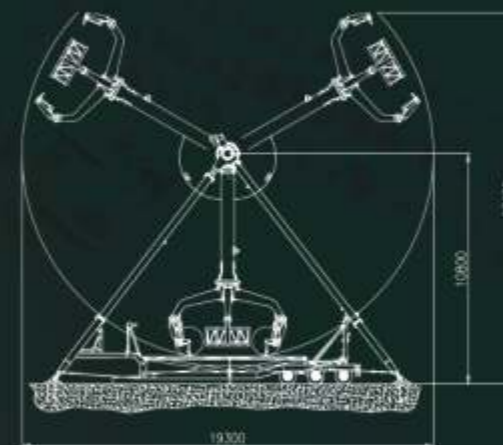

We really hope you'll be the next one!