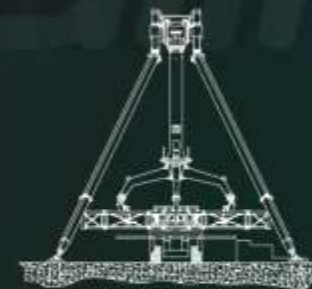

We really hope you'll be the next one!