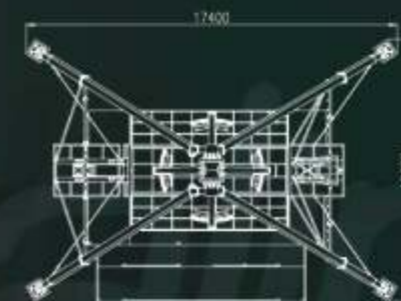

We really hope you'll be the next one!