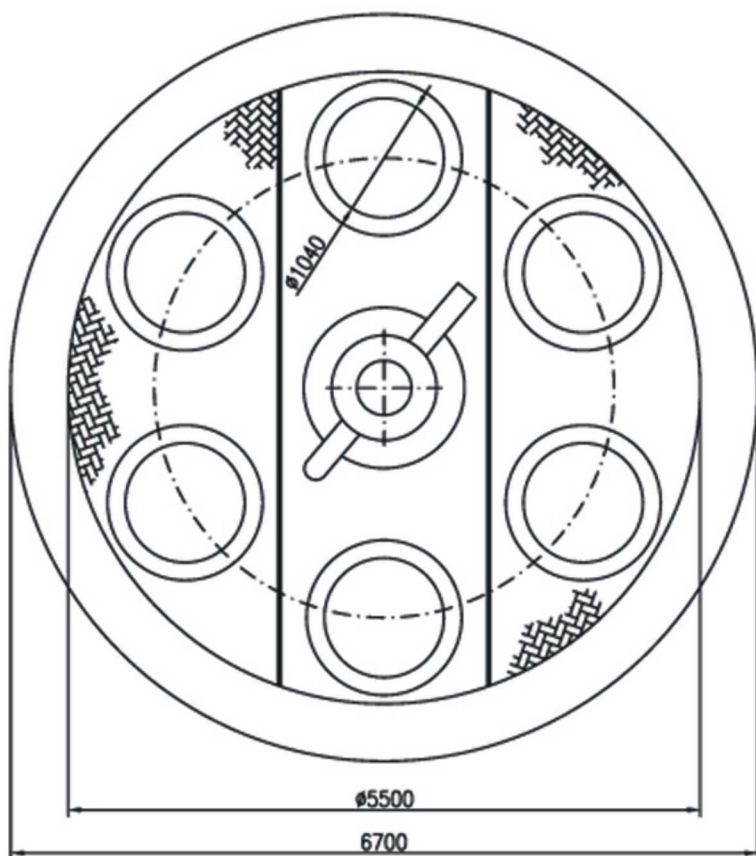

The Tea Cups ride is well known all over the world, it's available with 2 sizes with a plate from 5.5 to 7.2 mt.

All Cups have a steering wheel in the middle that can be operated by the passengers while the ride is rotating.

## TEA CUP MINI – NICE FLOWERS

<b>Park model</b>	Available
<b>Road model</b>	Available
<b>Height:</b>	3 mt (10 ft)
<b>Diameter:</b>	5,5 mt (18 ft)
<b>Gondolas:</b>	6 cars, 3 adult or 4 kids (24 passengers)
<b>Loading:</b>	Simultaneous
<b>Estimated capacity:</b>	700 passengers/hour
<b>Requirement for city line connection:</b>	4 KW
<b>Voltage:</b>	380 V ± 5% 3 Ph. + N (other versions on request)
<b>Frequency:</b>	50/60 Hz ± 2%
<b>Transport road model:</b>	1 trailer 9 mt (30 ft)
<b>Themes:</b>	Tea cup ride, fantasy ride, puffo ride, gouse ride, melody ride, nice flowers.