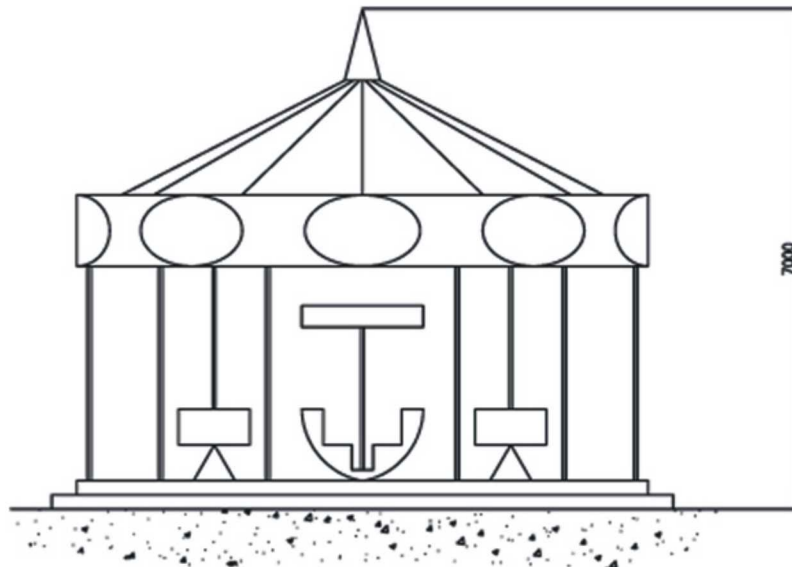

These simple, small rides are carefully crafted to bring excitement and fun to the smallest riders (ages 3 - 6). Various models of cars and other figures are safely fixed on a rotating aluminium platform. Most of the figures are interactive, increasing the fun for the young passengers, and all the cars are designed with the greatest regard to the youngster's safety.

## FANTASY RIDE - MERRY GO ROUND

<b>Park model</b>	Available
<b>Road model</b>	Available
<b>Height:</b>	7 mt (23 ft)
<b>Diameter:</b>	8,7 mt (29 ft)
<b>Gondolas:</b>	25 cars,30 kids
<b>Loading:</b>	Simultaneous
<b>Estimated capacity:</b>	700 passengers/hour
<b>Requirement for city line connection:</b>	3 KW
<b>Voltage:</b>	380 V ± 5% 3 Ph. + N (other versions on request)
<b>Frequency:</b>	50/60 Hz ± 2%
<b>Trasport road model:</b>	1 semitrailer 13,6 mt (45 ft)