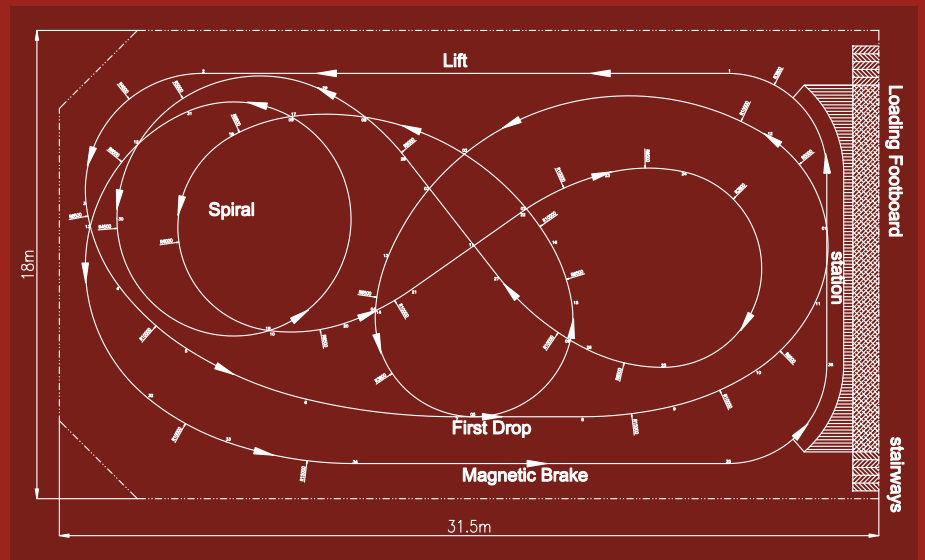

Road model	available
Park model	not available
Gondolas	6x4 seats, 24 seats total
Front	31.5 mt (103 ft.)
Depth	18 mt (59 ft.)
Height	10 mt (33 ft.)