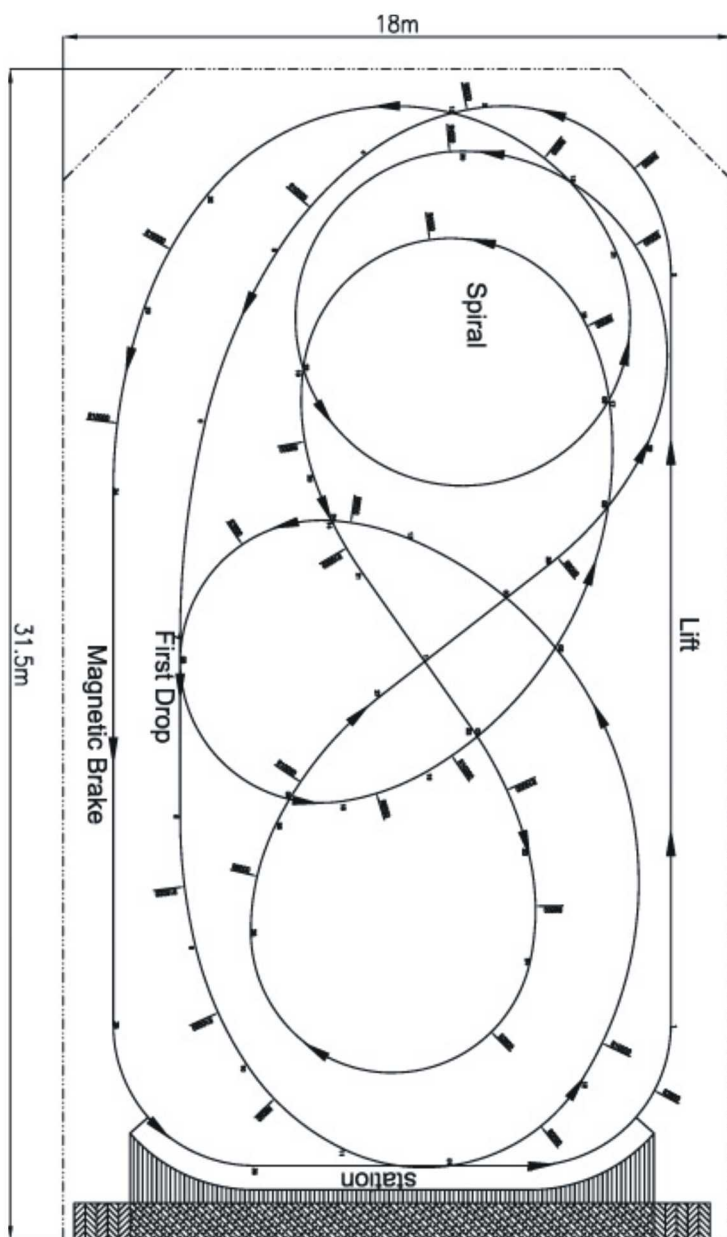

This is a specially designed compact coaster and it's filled with thrills the entire family can enjoy.

The coaster carries up to 20 riders in a five-car train, it's a family coaster thrilling too, the ideal entertainment appealing to a wide area of the public so all will come off with a smile deciding to ride again and again...

## ROCK'N ROLL

|  |  |
|--|--|
| <b>Park model</b>                            | Available  |
| <b>Road model</b>                            | Not available                                    |
| <b>Height:</b>                               | 10 mt (33 ft)                                    |
| <b>Width:</b>                                | 31,5 mt (103 ft)                                 |
| <b>Depth:</b>                                | 18 mt (59 ft)                                    |
| <b>Lanes:</b>                                | 6 cars, 24 passengers                            |
| <b>Loading:</b>                              | Simultaneous                                     |
| <b>Estimated capacity:</b>                   | 500 passengers/hour                              |
| <b>Requirement for city line connection:</b> | 50 KW  |
| <b>Voltage:</b>                              | 380 V ± 5% 3 Ph. + N (other versions on request) |
| <b>Frequency:</b>                            | 50/60 Hz ± 2%                                    |