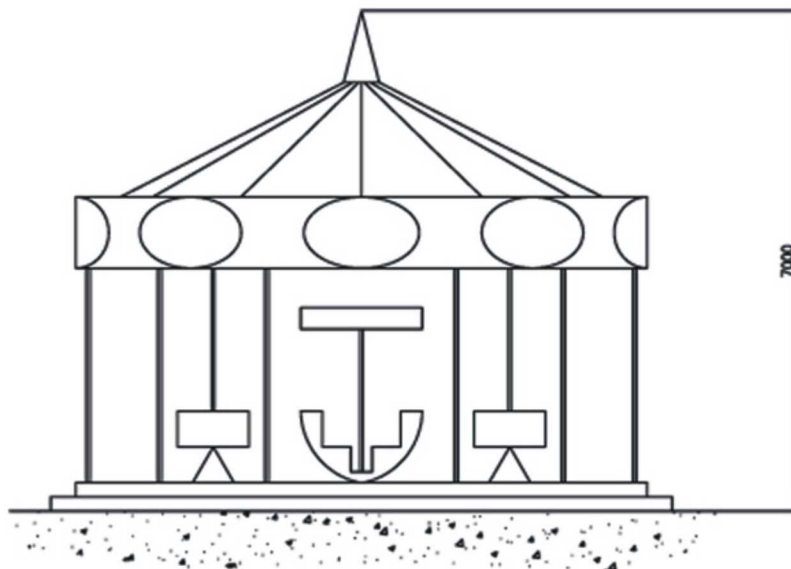

The Merry Go Round is one of the most famous rides we find on the Funfairs. Of course this classical ride can be delivered as a park model or travelling model on q1 transport only. In the travelling version a hydraulic installation permits to load the ride on 1 small trailer only. The ride is delivered with very nice finishing details. Nice wooden floors, illumination and external and internal decorated panels belong to the standards of this ride.

FANTASY RIDE - MERRY GO ROUND

Park model	Available
Road model	Available
Height:	7 mt (23 ft)
Diameter:	8,7 mt (29 ft)
Gondolas:	25 cars,30 kids
Loading:	Simultaneous
Estimated capacity:	700 passengers/hour
Requirement for city line connection:	3 KW
Voltage:	380 V \pm 5% 3 Ph. + N (other versions on request)
Frequency:	50/60 Hz \pm 2%
Trasport road model:	1 semitrailer 13,6 mt (45 ft)